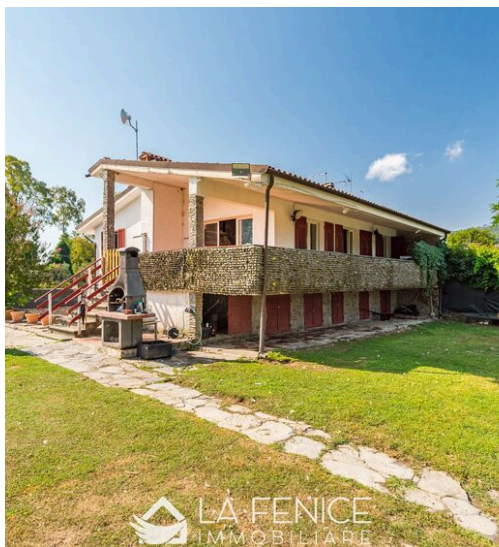

4

ROOMS

DESCRIPTION

VILLA FOR SALE IN BOCCA DI MAGRA - MONTEMARCELLO - LIGURIA

SPACIOUS VILLA for sale in Bocca Di Magra, La Spezia, Liguria. RIVERSIDE HOUSE Frenzy, noise, traffic, smog--if these elements are part of your daily routine, we have the perfect solution for you! Stop, close your eyes, breathe and imagine a detached house surrounded by greenery overlooking the river, with your boat right there in front of you. We present the "RIVERSIDE HOUSE," a beautiful cottage located in Bocca di Magra. The house covers an area of about 90 square meters, and consists of: - Entrance into living room - Living room with fireplace - 2 Bedrooms - Studio - Kitchenette - Bathroom with shower Currently the property is divided into two units, the part below used as a warehouse can be converted into civil housing by internal connection with staircase, making a single unit of about 200 square meters. Its PLUSES : - Private boat dock, ideal for boat lovers. (Possibility to build wooden pier for the entire length of the dock in front of the property,