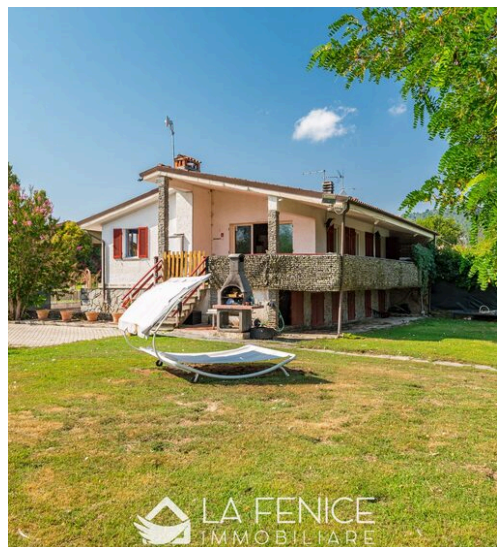

4

ROOMS

DESCRIPTION

VILLA FOR SALE IN BOCCA DI MAGRA - MONTEMARCELLO - LIGURIA

SPACIOUS VILLA for sale in Bocca Di Magra, La Spezia, Liguria. RIVERSIDE HOUSE Frenzy, noise, traffic, smog--if these elements are part of your daily routine, we have the perfect solution for you! Stop, close your eyes, breathe and imagine a detached house surrounded by greenery overlooking the river, with your boat right there in front of you. We present the "RIVERSIDE HOUSE," a beautiful cottage located in Bocca di Magra. The house covers an area of about 90 square meters, and consists of: - Entrance into living room - Living room with fireplace - 2 Bedrooms - Studio - Kitchenette - Bathroom with shower Currently the property is divided into two units, the part below used as a warehouse can be converted into civil housing by internal connection with staircase, making a single unit of about 200 square meters. Its PLUSES : - Private boat dock, ideal for boat lovers. (Possibility to build wooden pier for the entire length of the dock in front of the property,