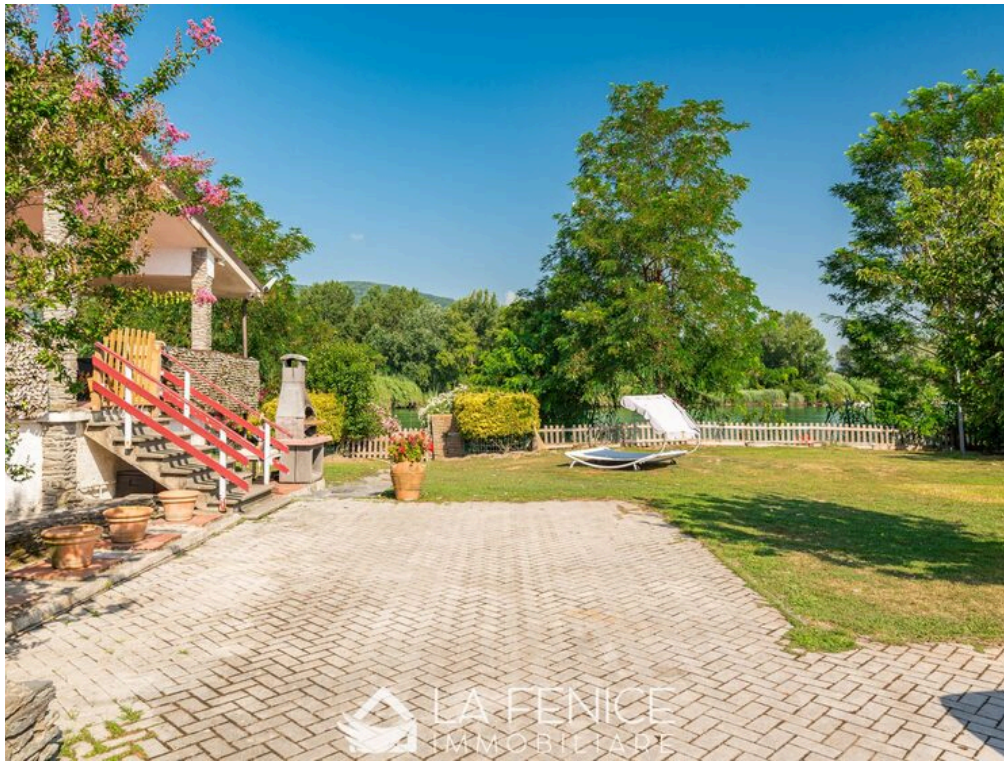

4

ROOMS

DESCRIPTION

VILLA FOR SALE IN BOCCA DI MAGRA - MONTEMARCELLO - LIGURIA

SPACIOUS VILLA for sale in Bocca Di Magra, La Spezia, Liguria. RIVERSIDE HOUSE Frenzy, noise, traffic, smog--if these elements are part of your daily routine, we have the perfect solution for you! Stop, close your eyes, breathe and imagine a detached house surrounded by greenery overlooking the river, with your boat right there in front of you. We present the "RIVERSIDE HOUSE," a beautiful cottage located in Bocca di Magra. The house covers an area of about 90 square meters, and consists of: - Entrance into living room - Living room with fireplace - 2 Bedrooms - Studio - Kitchenette - Bathroom with shower Currently the property is divided into two units, the part below used as a warehouse can be converted into civil housing by internal connection with staircase, making a single unit of about 200 square meters. Its PLUSES : - Private boat dock, ideal for boat lovers. (Possibility to build wooden pier for the entire length of the dock in front of the property,