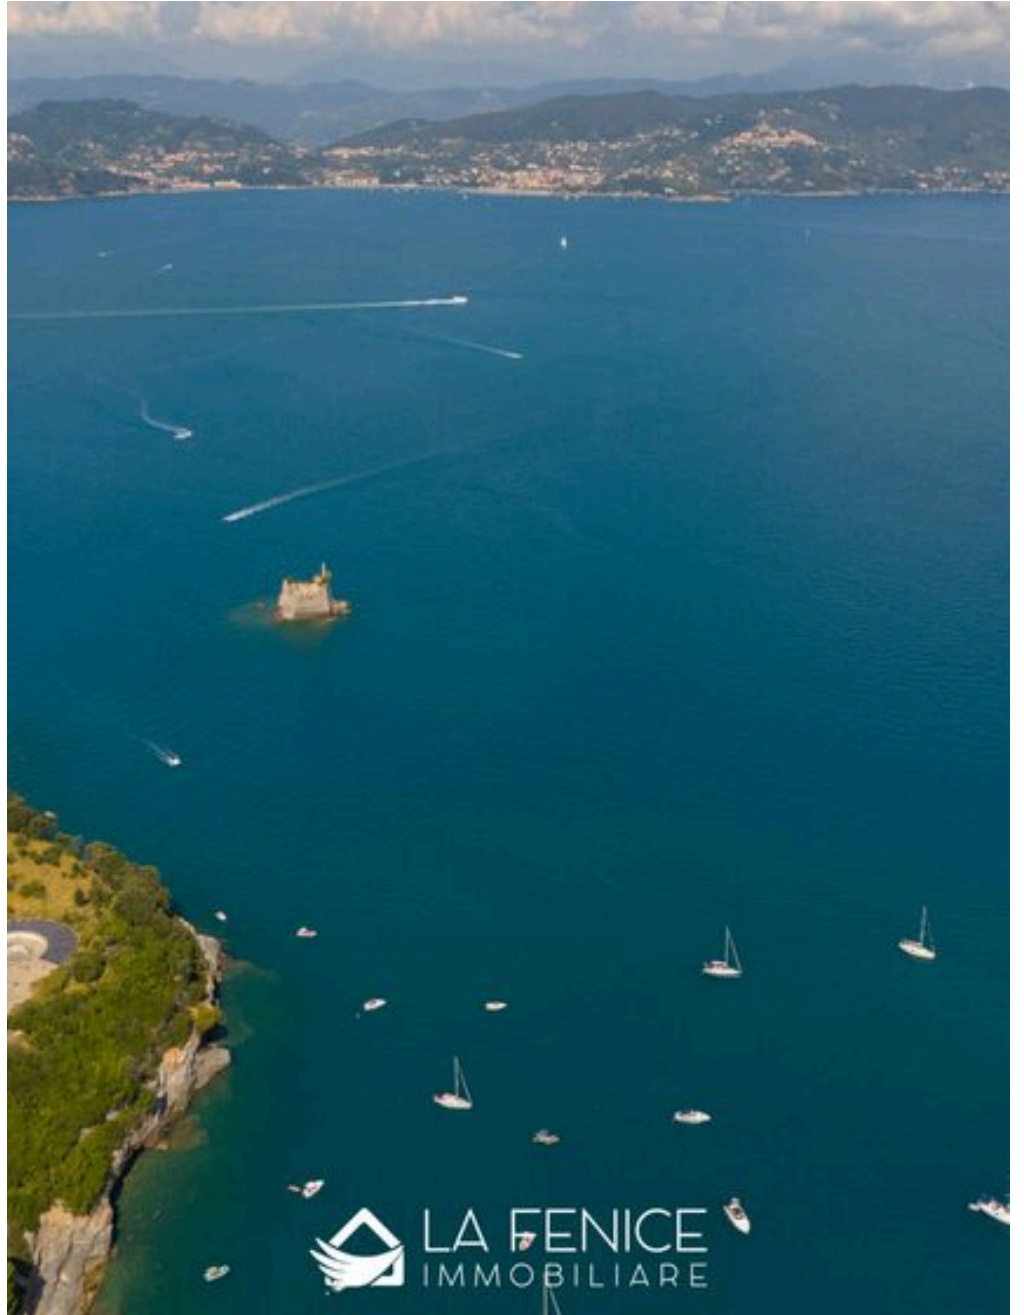

0

ROOMS

DESCRIPTION

ESTATE IL POZZALE - PALMARIA ISLAND - PORTOVENERE

TENUTA IL POZZALE - PALMARIA ISLAND - PORTOVENERE Tenuta Pozzale: a unique jewel with direct access to the sea...Welcome to Tenuta Pozzale, a unique opportunity for those who dream of realizing an exclusive project of the highest level. Main features:- 25.000 square meters of land surrounded by nature.- Three buildings:- One residential in good condition.- Two ruins completely to be renovated, ready to give life to an extraordinary project.- Direct access to the sea, ideal for creating a unique experience for your guests. The vision: This property offers endless possibilities for development:- A FARMHOUSE in the

midst of nature for those who love a wild experience with exclusive services.- A PRIVATE RESIDENCE for those who love peace and sea views with the possibility of having their own boat at their doorstep.- A top-notch farm, for those who want to link hospitality and sustainability.- Spaces to create an unforgettable experience between sea, nature and relaxation, perfect for luxury vacations. A unique opportunity to attract an elite clientele and build an exclusive hospitality business in one of the most fascinating areas of the Mediterranean. Contact us to find out more about this property and its potential!