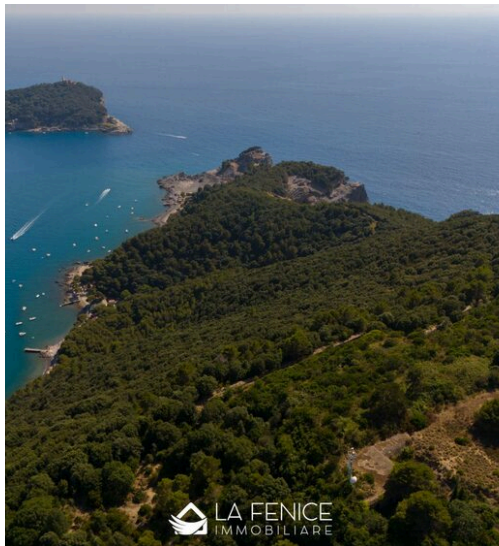

0

ROOMS

DESCRIPTION

ESTATE IL POZZALE - PALMARIA ISLAND - PORTOVENERE

TENUTA IL POZZALE - PALMARIA ISLAND - PORTOVENERE Tenuta Pozzale: a unique jewel with direct access to the sea...Welcome to Tenuta Pozzale, a unique opportunity for those who dream of realizing an exclusive project of the highest level. Main features:- 25.000 square meters of land surrounded by nature.- Three buildings:- One residential in good condition.- Two ruins completely to be renovated, ready to give life to an extraordinary project.- Direct access to the sea, ideal for creating a unique experience for your guests. The vision: This property offers endless possibilities for development:- A FARMHOUSE in the

midst of nature for those who love a wild experience with exclusive services.- A PRIVATE RESIDENCE for those who love peace and sea views with the possibility of having their own boat at their doorstep.- A top-notch farm, for those who want to link hospitality and sustainability.- Spaces to create an unforgettable experience between sea, nature and relaxation, perfect for luxury vacations. A unique opportunity to attract an elite clientele and build an exclusive hospitality business in one of the most fascinating areas of the Mediterranean. Contact us to find out more about this property and its potential!